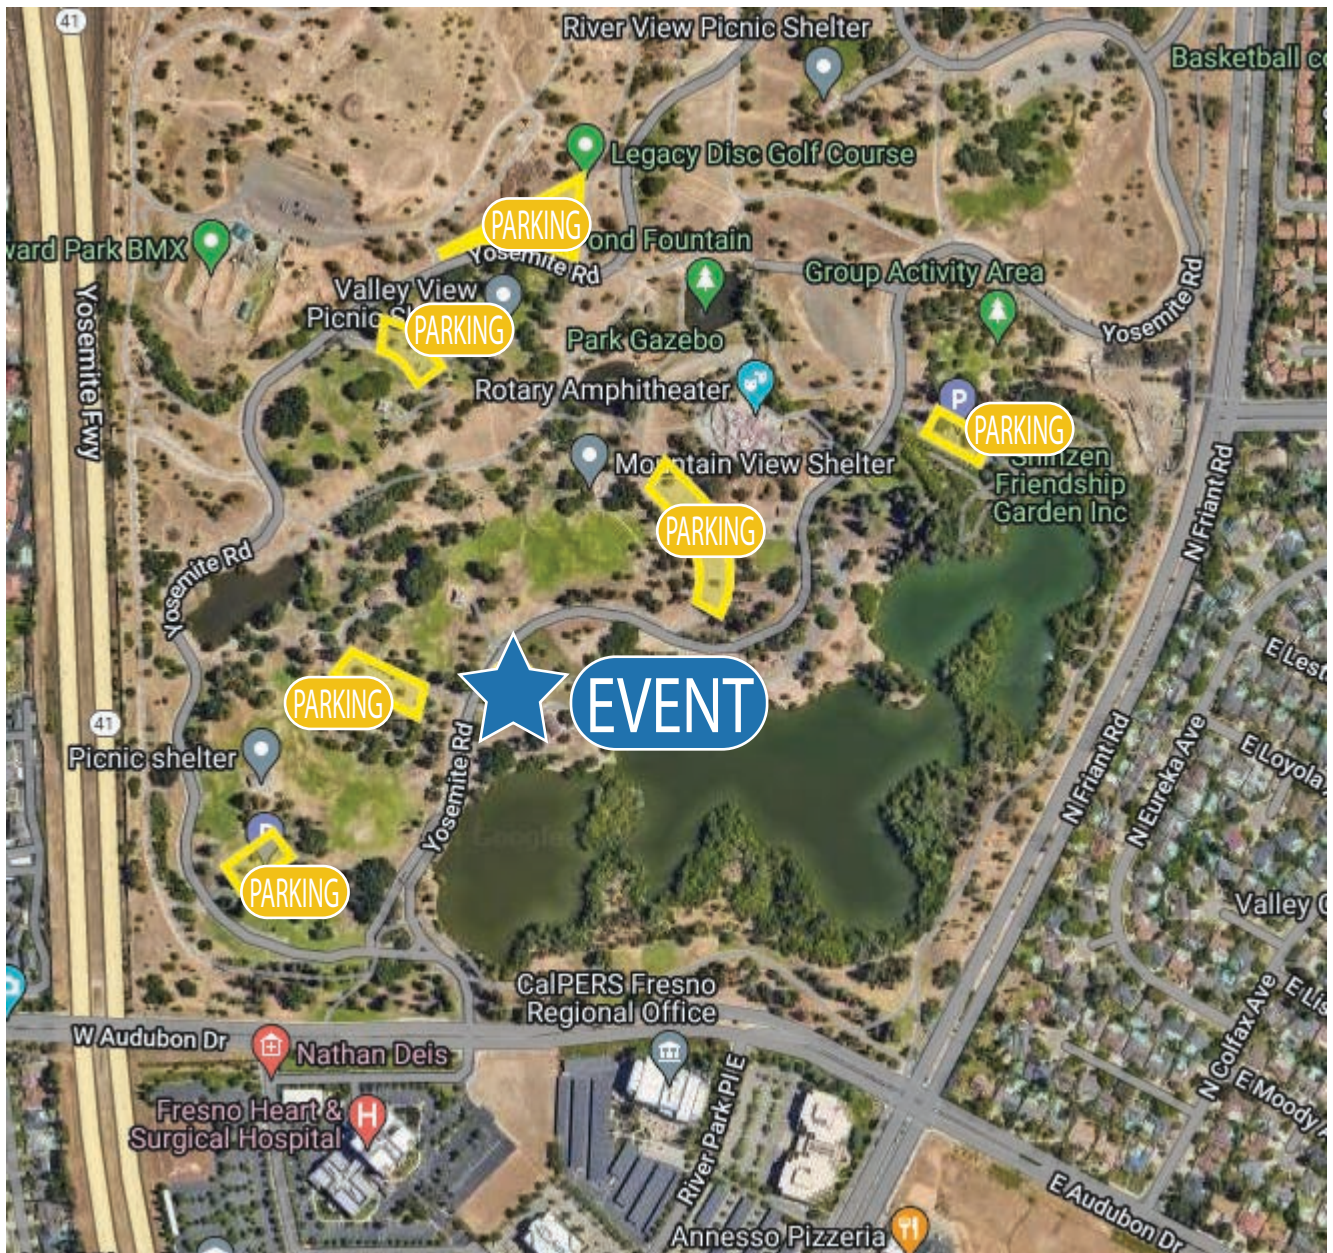

EVENT INFO

WHEN

Saturday, May 25, 2024

WHERE

Woodward Park - Lake View Picnic Shelter
Yosemite Rd
Fresno, CA 93720

PARKING

See details on next page

WHAT TO BRING

Event ticket (Printed or digital)
Cash for food trucks and vendors
Blanket/warm clothes

Camping Chair
Camera
Bug Spray

WHAT TO EXPECT

This event combines the magic of friends, family, great food, and a beautiful array of twinkling lanterns on the waterfront. There is something to do for everyone at this beautiful event. You can enjoy various local food trucks, relax while listening to music, check out the local vendors, decorate lanterns, or even play a game of corn hole with your friends.

Water Lantern Festival is an incredible experience where thousands of family, friends, and strangers celebrate life together. Water Lantern Festival brings together individuals from all ages, backgrounds, and walks of life to join in one emotional and memorable night.

VENUE MAP

PARKING

Parking is located throughout the park. There are 6 parking lots (as indicated on the map) and parking is also located along the road throughout the park.

LANTERN LAUNCH

PLEASE NOTE

Please understand that each event is unique and we do our best to ensure a beautiful experience. However, the lantern launch is subject to the weather conditions which may have an impact on the lanterns and their movement upon the water.